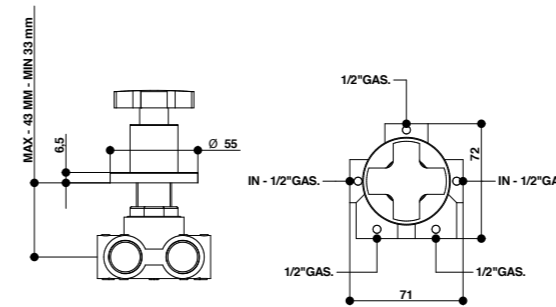

ACCESSORI / ACCESSORIES
 00083CR

RICAMBI / SPARE PARTS
 00113DM