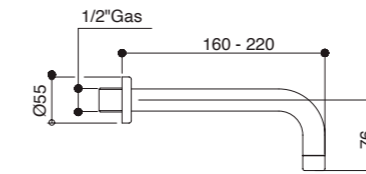

RICAMBI / SPARE PARTS

9999CR

ACCESSORI E RICAMBI / ACCESSORIES AND SPARE PARTS

PROLUNGA
MIXER EXTENSION

CARTUCCIA E VITONE
CARTRIDGE AND MECHANISM

AERATORE
AERATOR

FLESSIBILE
FLEXIBLE

DOCCETTA
HANDSHOWER

DEVIATORE
DIVERTER