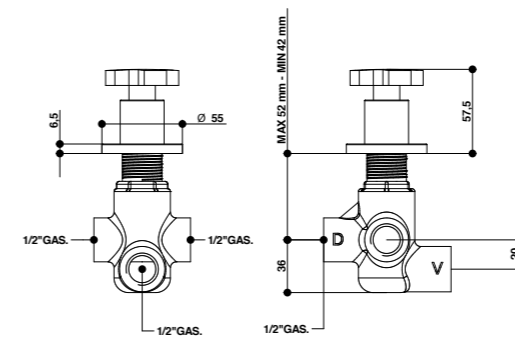

ACCESSORI / ACCESSORIES
 00083CR

RICAMBI / SPARE PARTS
 00112DM

42425/5
Deviatore 5 vie (2 entrate 3 uscite). 5 way built-in diverter (2 in - 3 out).

ARTICOLO COMPLETO / COMPLETE ITEM
42425CR0500 CR

PARTE INCASSO BUILT-IN PART	PARTE ESTERNA DA ABBINARE EXTERNAL MATCHING PART	FINITURE / FINISHES
09495	42425CR05EU	CR
	42425BU05EU	BU
	42425TT05EU	TT