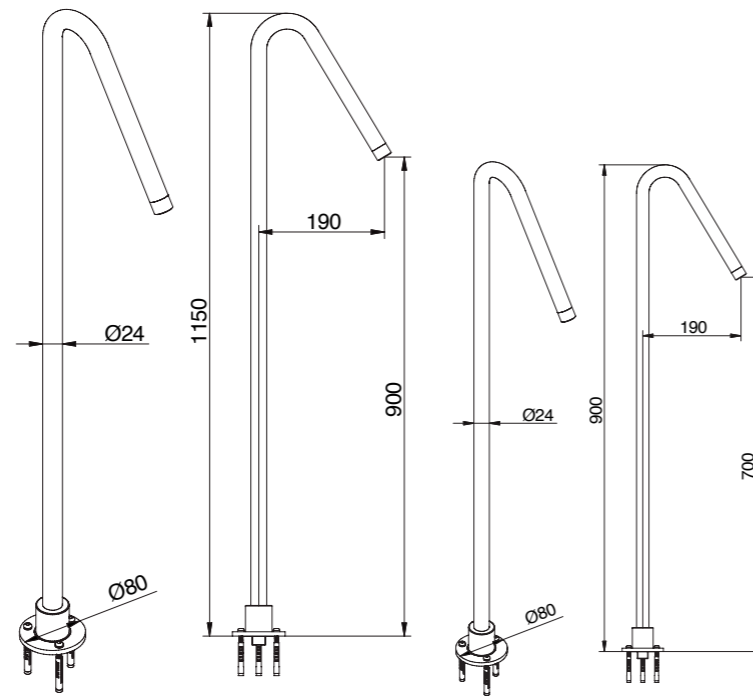

CARTUCCIA E VITONE
CARTRIDGE AND MECHANISM

AERATORE
AERATOR

FLESSIBILE
FLEXIBLE

DOCCETTA
HANDSHOWER

DEVIATORE
DIVERTER

985/70-90

Bocca lavabo a pavimento 985/90. Bocca vasca a pavimento 985/70. Floor mounted basin spout 985/90. Floor mounted bath spout 985/70.

ARTICOLO COMPLETO / COMPLETE ITEM

00985CR70
CR

00985CR90
CR

00985FA70
TT

00985FA90
TT

RICAMBI / SPARE PARTS

9999CR

FINITURE E COLORI / FINISHES AND COLOURS

Art. 42401CR00

ACCESSORI E RICAMBI / ACCESSORIES AND SPARE PARTS

PROLUNGA
MIXER EXTENSION

CARTUCCIA E VITONE
CARTRIDGE AND MECHANISM

AERATORE
AERATOR

FLESSIBILE
FLEXIBLE

DOCCETTA
HANDSHOWER

DEVIATORE
DIVERTER