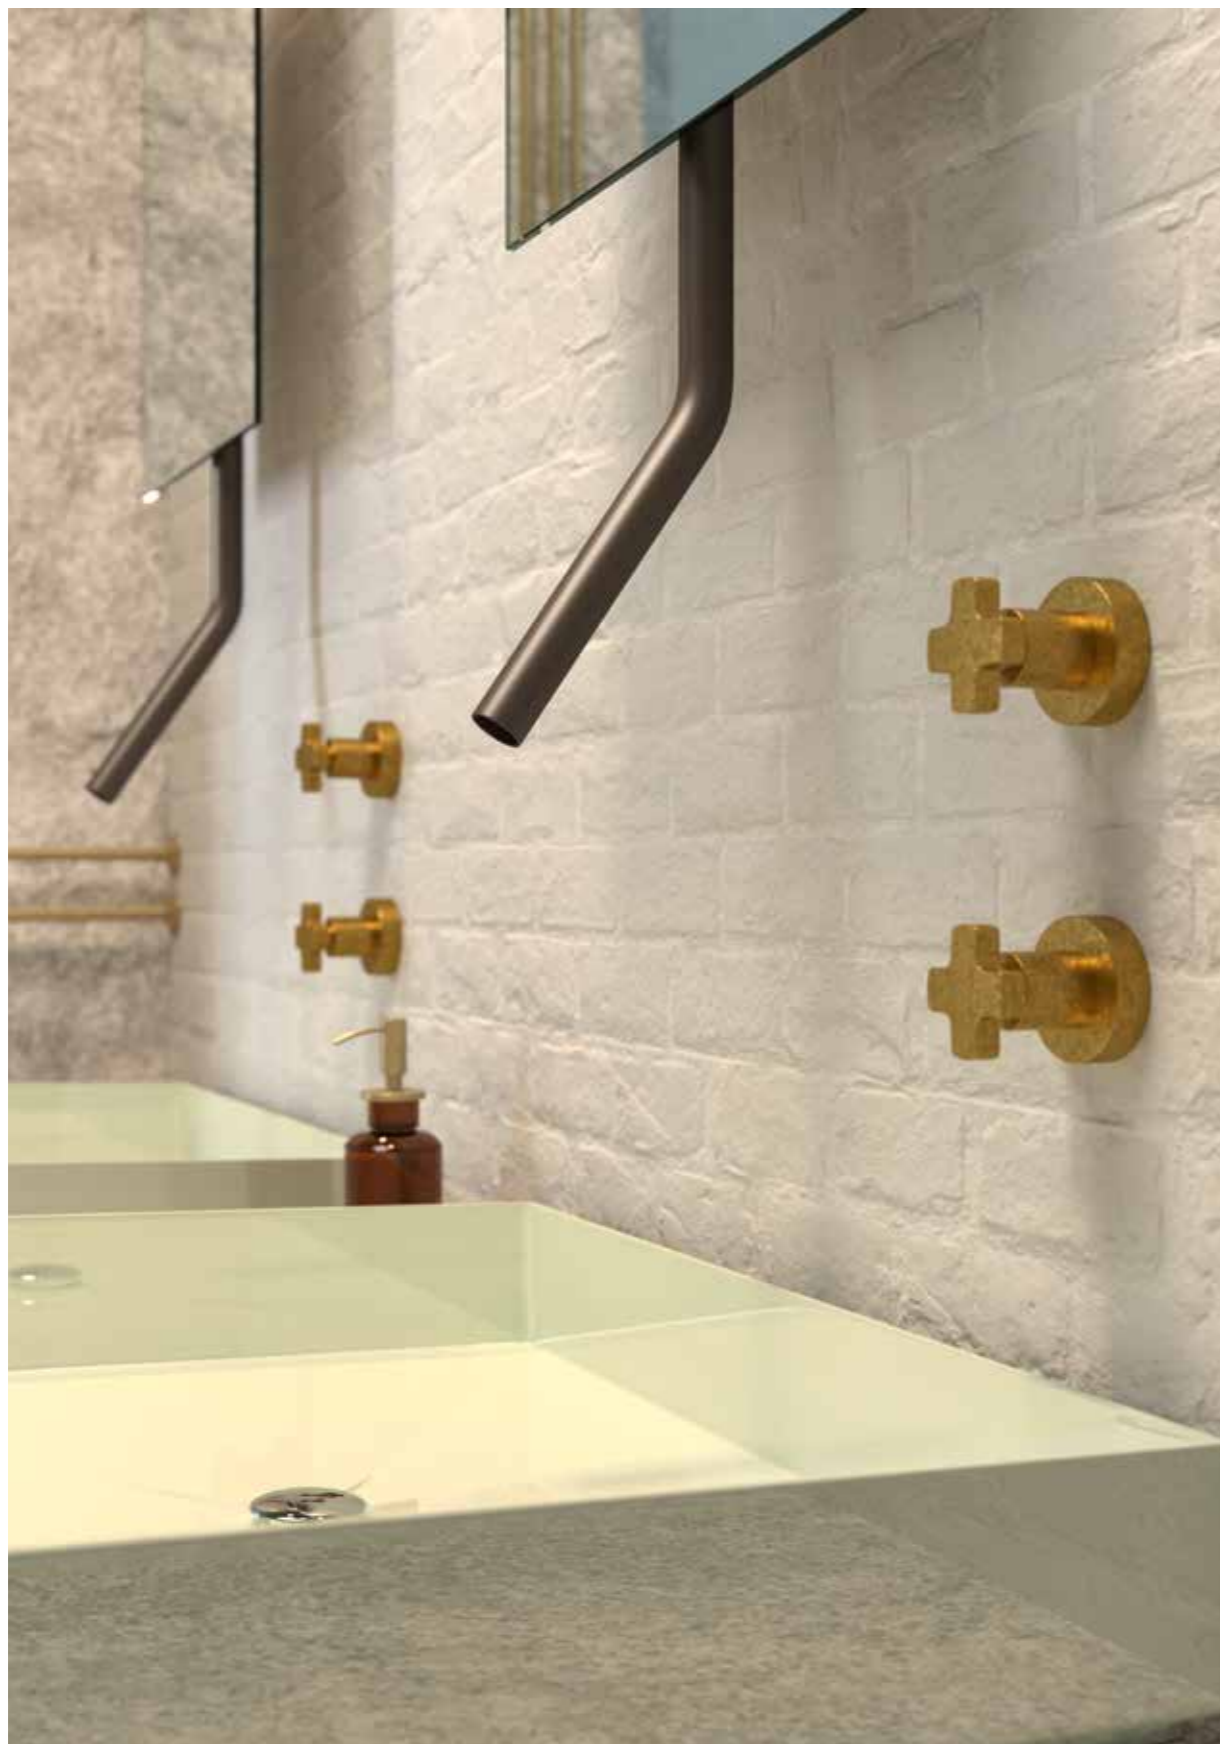

LAVABO / WASHBASIN
Art. 00877RB00 +
Art. 38030/O
Art. 42400BU00

INFORMAZIONI TECNICHE

Technical details

VITONI E CARTUCCE: La serie Alcor è dotata di vitoni a dischi ceramici da 1/4 di giro e di cartucce $\varnothing$ 35 mm. senza distributore tradizionale.

La temperatura d'impianto non deve superare i 70°C. La pressione di esercizio dell'impianto consigliata è di 3 bar.

EROGAZIONE: La serie Alcor ha un tipo di erogazione morbida. I lavabi e i bidet sono forniti con limitatore di portata da 8l/m, permettendo un notevole risparmio d'acqua.

SISTEMI DI DEVIAZIONE: I deviatori Bongio sono testati per funzionare da un minimo di 0,5 bar pressione.

INSTALLAZIONE: Tutti gli articoli ad incasso Bongio completi sono forniti di relative parti da incassare.

Gli articoli doccia e vasca esterni hanno un interasse di 15±20 mm.

Per gli articoli lavabo e bidet, monoforo e tre fori, da installarsi su piano devono essere realizzati fori di $\varnothing$ 35 mm massimo.

NOTA FINITURE FA / TT

I prodotti nelle finiture Ferro Antico (FA) e Terra di Toscana (TT) vengono realizzati con trattamenti manuali e, data la particolare lavorazione artigianale, possono presentare una colorazione non uniforme.

CARTRIDGE & MECHANISM: Alcor series has 1/4' turn ceramic disc mechanism and $\varnothing$ 35 mms traditional cartridge.

The temperature of the plant should not exceed 70 degrees. The suggested working pressure of the plant has to be 3 bar.

SUPPLY: Alcor series has a soft supply. Basin and bidet mixers have a standard limitation of flow to 8l/m which reduces the water waste.

DIVERTING SYSTEMS: Bongio diverters have been tested to work properly starting from a minimum 0,5 bar pressure

INSTALLATION: All the built-in Bongio items are available with universal raw built-in body.

All the external shower and bath mixers have the 15±20 mms interaxe.

For the basin and bidet mixers - single or three holes - to be place on top deck, they require $\varnothing$ 35 mms maximum holes.

FINISHES NOTE FA / TT

Products in Ferro Antico (FA) and Terra di Toscana (TT) finish are made with manual treatments and may therefore display colour variations due to the particular craftsmanship.

FINITURE E COLORI / FINISHES AND COLOURS