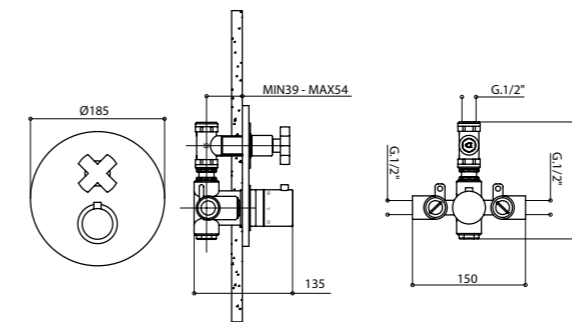

RICAMBI / SPARE PARTS

9813 9860

42544

Termostatico incasso 1/2".

1/2" built-in thermostatic mixer.

ARTICOLO COMPLETO / COMPLETE ITEM

42544CR00 CR

PARTE INCASSO BUILT-IN PART