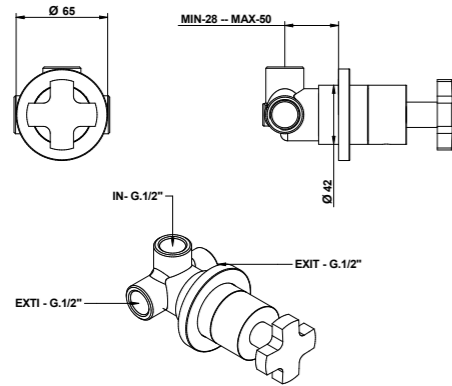

42556

Deviatore a 2 uscite (1 entrata 2 uscite). 2 exits built-in diverter (1 in 2 out).

ARTICOLO COMPLETO / COMPLETE ITEM

42556CR00 CR

PARTE INCASSO
BUILT-IN PART

PARTE ESTERNA DA ABBINARE
EXTERNAL MATCHING PART

09491/2

FINITURE / FINISHES

42556CREU CR

42556BUEU BU

42556TTEU TT

ACCESSORI / ACCESSORIES

00109CRPR

RICAMBI / SPARE PARTS

9808/2

42556/3

Deviatore a 3 uscite (1 entrata 3 uscite). 3 exits built-in diverter (1 in 3 out).